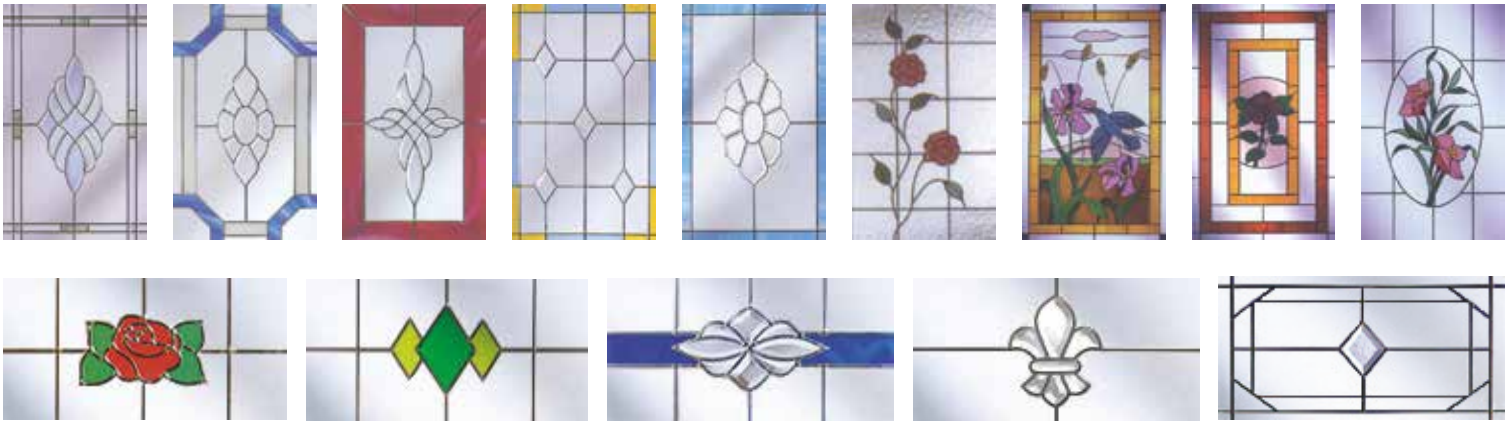

For those who want a solid roof but still want to retain an element of light within the room, the innovative technology in the UltraRoof allows the installation of multiple glass panels or Velux Windows - this can help project light into the adjacent room and give you a truly bespoke design.

UltraSky

Installed on a new build extension, Orangery, or inserted into an existing flat roof, an UltraSky roof light will help you add the feeling of space and natural light to your home.

Whether it's for a living room, dining room, kitchen, bedroom or bathroom the UltraSky roof light will be the perfect stylish solution for you.

Classic roof

Glass & Glazing

Stunning Bespoke Designs

For privacy, pure style or just to let as much light in to fill your home our stunning range of glimmering bevels and decorative obscure glass will compliment your home beautifully.

If you prefer the more traditional window filled with vibrant colours then see our bespoke stain design options and you will be spoilt for choice. For the more simple designs we offer an extensive range of simplistic gorgeous bevels which catch the light perfectly adding that extra glamour to your home.