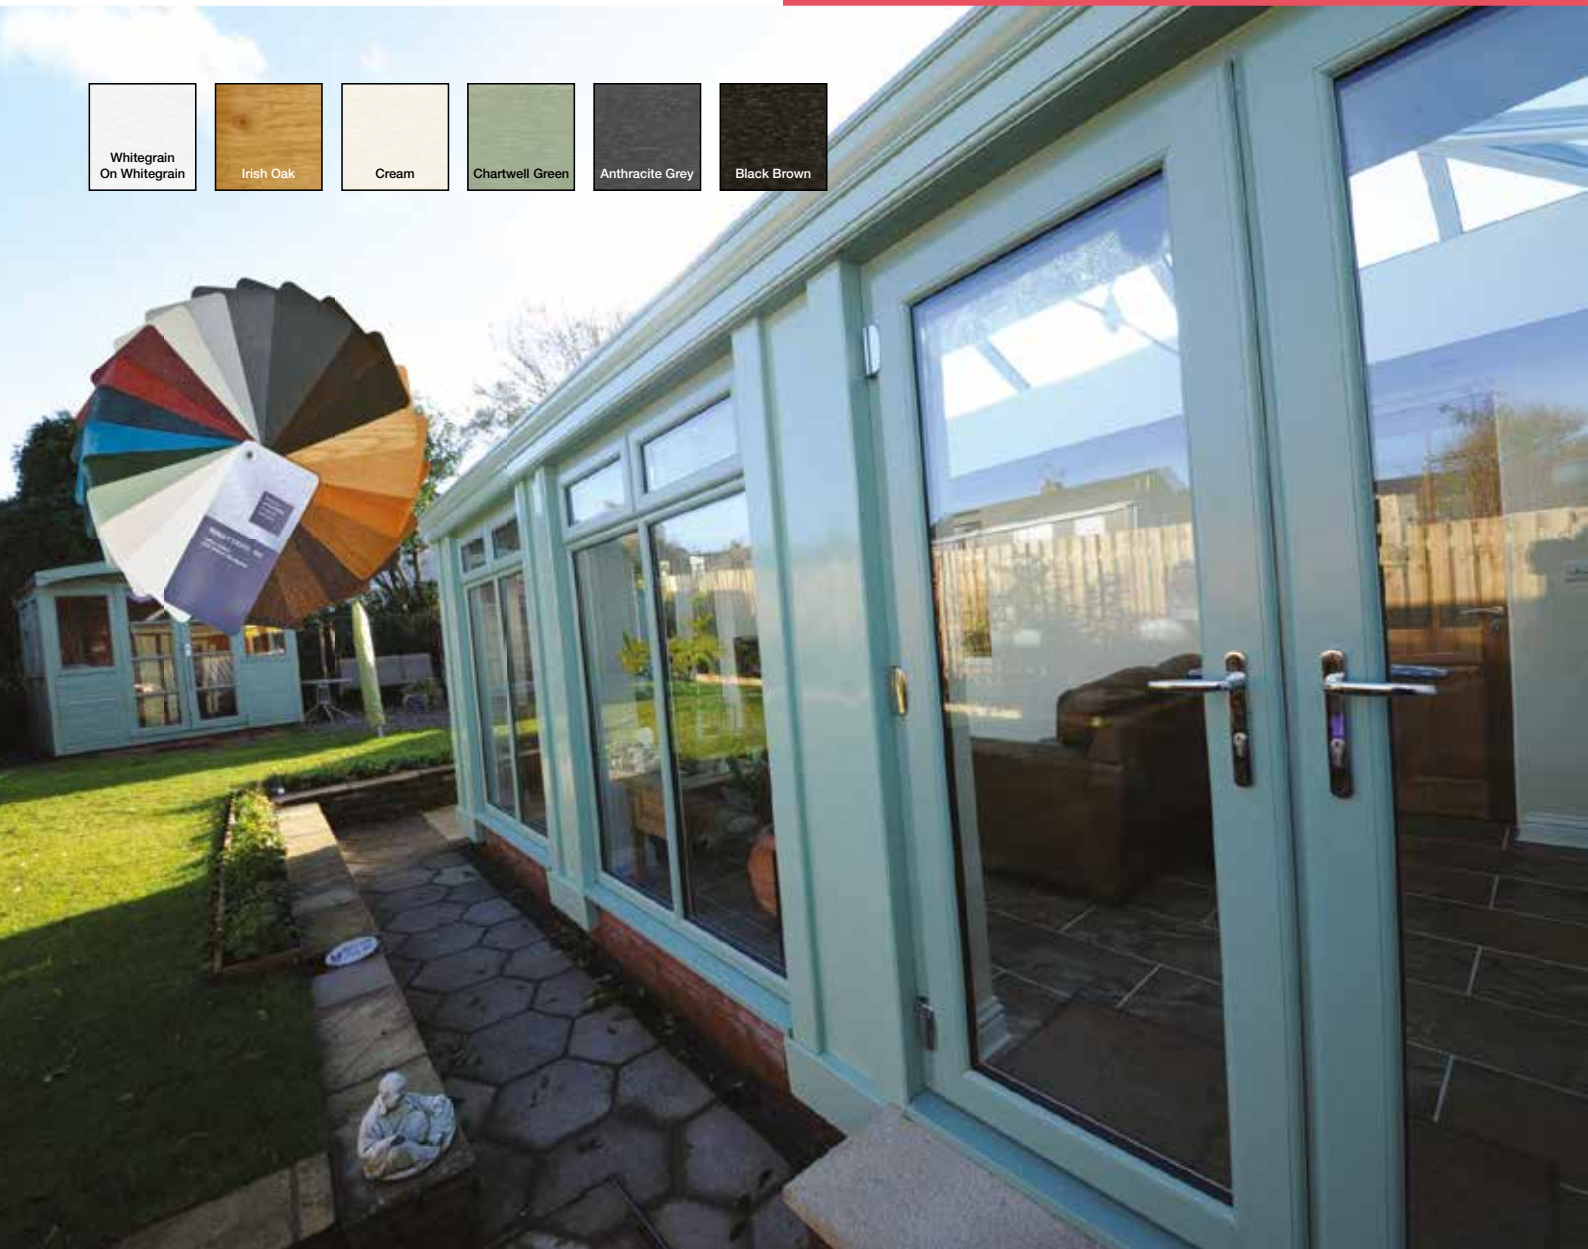

Colour Range

To create added impact with your replacement windows and doors, just add a splash of colour!

Industry First Colours

Creating the perfect colour scheme for your home doesn't have to stop at the interior decoration. Our extensive range of coloured profiles allows you to choose a colour scheme for the windows and doors in your property too.

Whether you prefer cool relaxing greens or a striking dynamic grey there's a colour and finish to enhance your home. If you like the look of traditional painted windows but want the benefits of PVCu and double glazing then you'll love our fantastic range of coloured profiles.